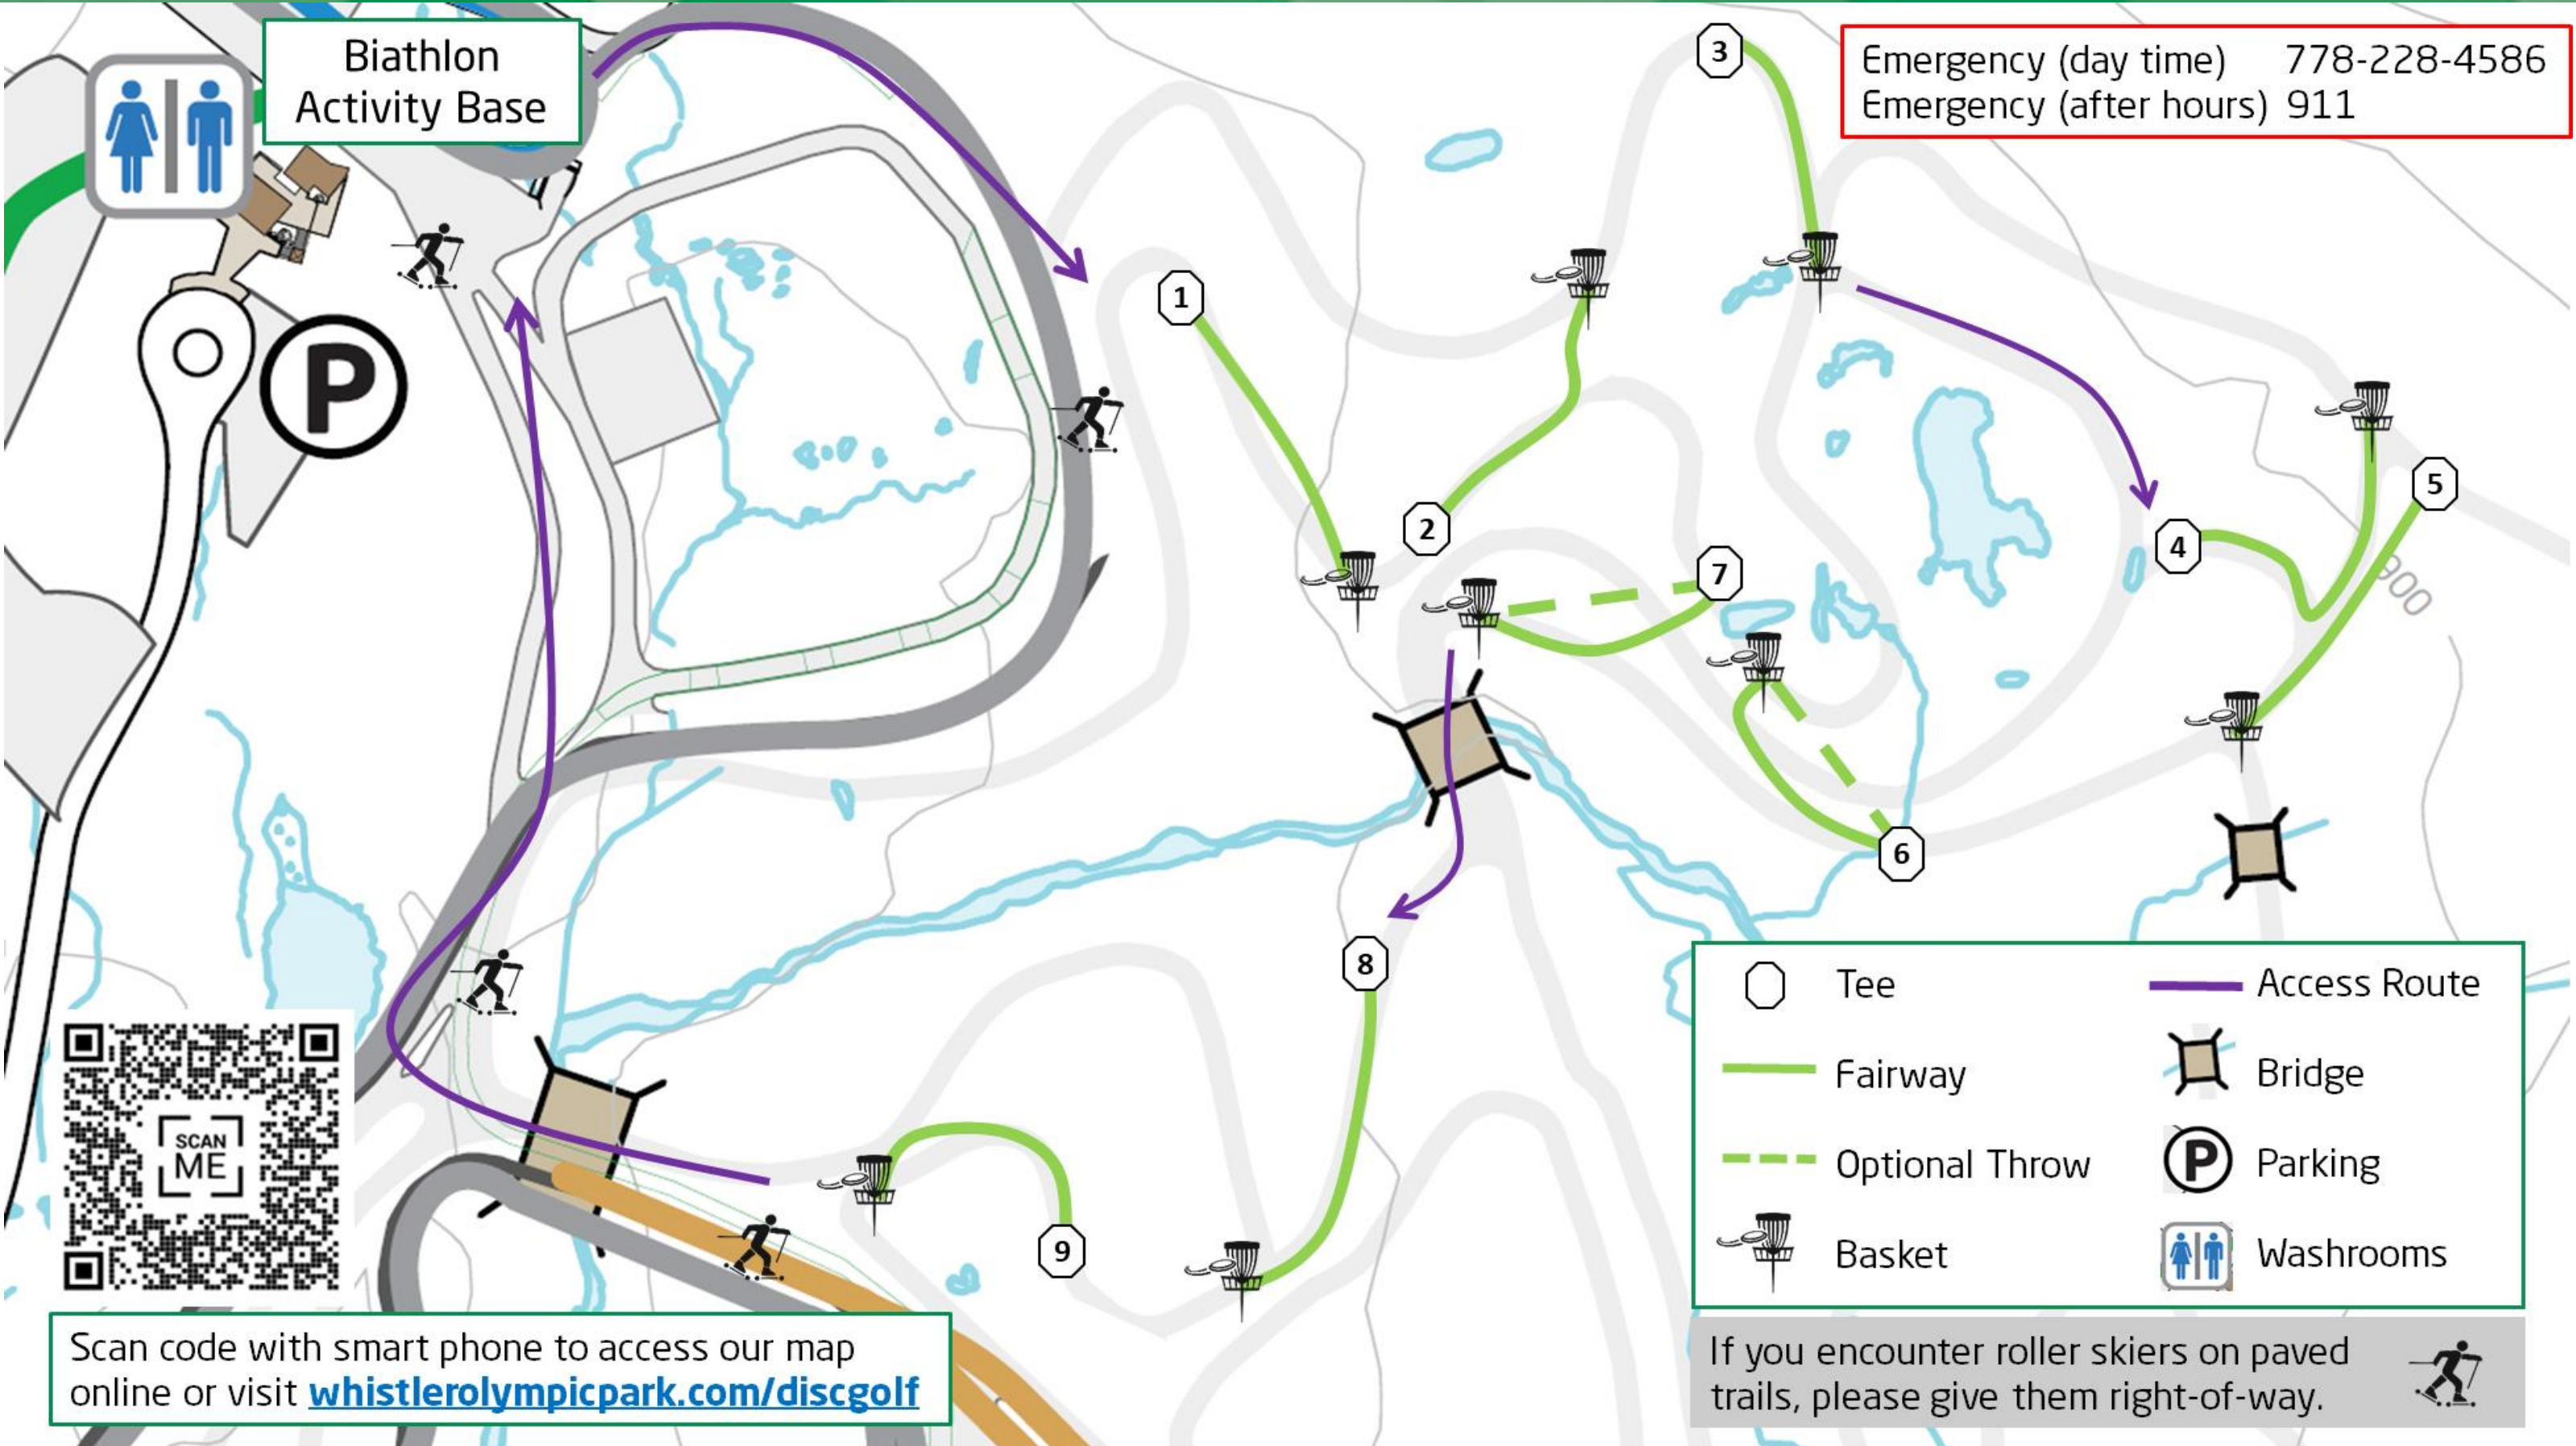

Disc Golf Map

Emergency (day time) 778-228-4586
Emergency (after hours) 911

Scan code with smart phone to access our map online or visit whistlerolympicpark.com/discgolf

- Tee
- Fairway
- Optional Throw
- Basket
- Access Route
- Bridge
- Parking
- Washrooms

If you encounter roller skiers on paved trails, please give them right-of-way.